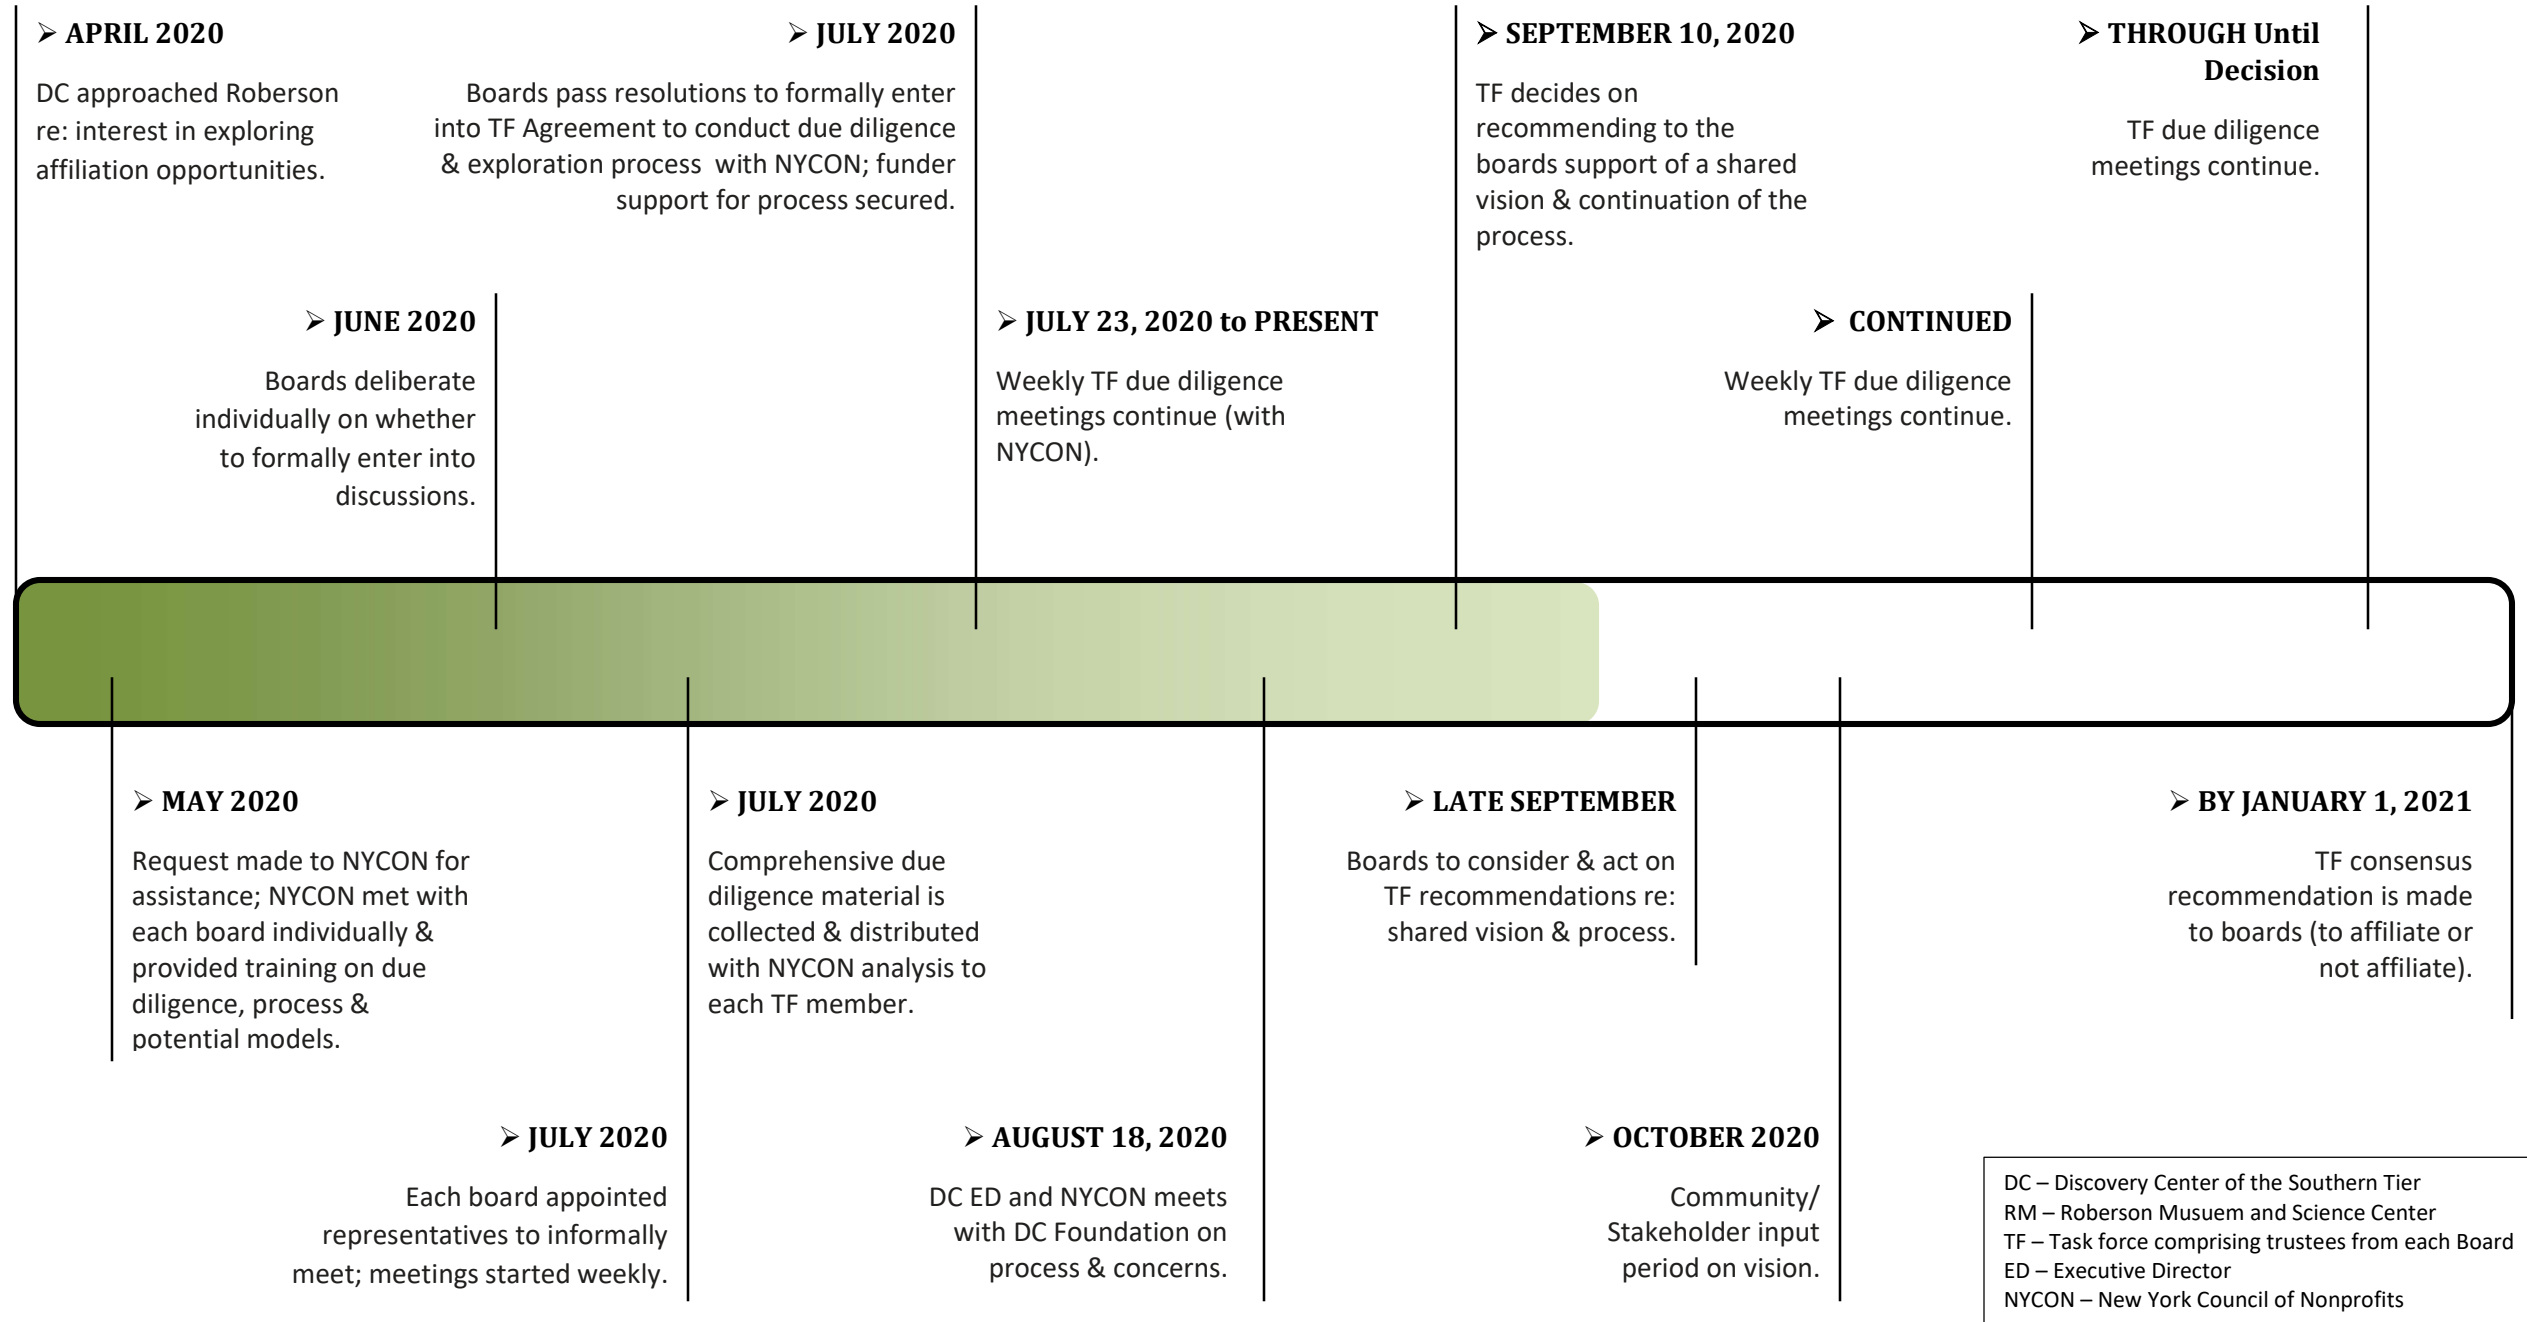

# DISCOVERY CENTER / ROBERSON DISCUSSION TIMELINE

DC – Discovery Center of the Southern Tier  
 RM – Roberson Museum and Science Center  
 TF – Task force comprising trustees from each Board  
 ED – Executive Director  
 NYCON – New York Council of Nonprofits